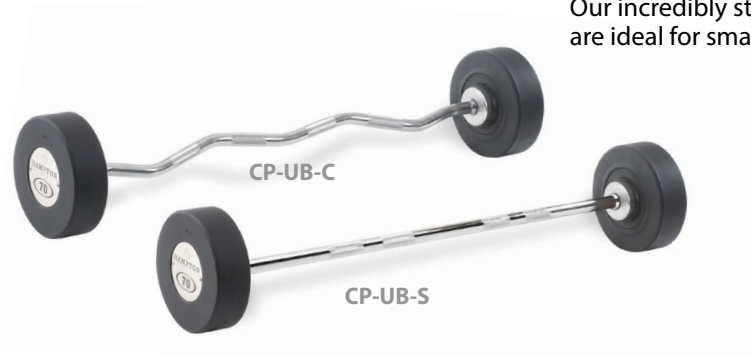

HAMPTON

HAMPTON FITNESS

COMMERCIAL FREE WEIGHT EQUIPMENT

2018 INTERNATIONAL BROCHURE

www.HamptonFit.com

Gel-Grip™ Urethane Dumbbells

No other dumbbell attracts more attention and excitement than the Gel-Grip™ Series Dumbbell. The Gel-Grip™ urethane handle prevents your hand from moving during your workout. Its non-porous surface does not collect germs or bacteria as other knurled handles do. Our stainless steel face plates offer custom-engraved decals for your brand-name recognition.

Available from 2.5 kg to 50 kg.

Available with Custom Logos.

gel-grip
S E R I E S™

Urethane Barbells

Hampton's Urethane barbells feature a traditional camber bar and straight bar options. Both options are available in 10 kg to 55 kg sets. The stainless steel faceplate can be custom-engraved to add your facility's logo or name.

Studio Club Packs

Our incredibly sturdy Studio racks are ideal for small areas.

GEL-GRIP™ SERIES

Urethane Dura-Prostyle Dumbbells

The urethane-coated Dura-Prostyle dumbbell's compact design allows you to choose from both our vertical and horizontal racking systems. Our unique 35mm contoured handle features a fine-grade knurling. This design supports the natural arch of the hand and gives the end-user an exceptional experience in every workout. The Dura-Prostyle dumbbell delivers comfort, function and durability - the foundation of what club owners and gym members have come to expect.

Hampton's New Pro-Style Urethane Dumbbell is backed by a Five-Year Commercial Warranty. It's a new twist on the classic pro-style fixed dumbbell, which is extremely efficient and effective for any health club environment. These plates are secured by our patented DURA-LOCK end-cap system, therefore, virtually maintenance free. The Eclipse Dumbbell is equipped with the Urethane Coated Snug-Grip handles. Sizes available from 2.5 kg to 80 kg. EZ Curl and Straight Barbells are also available ranging from 10 kg to 55 kg.