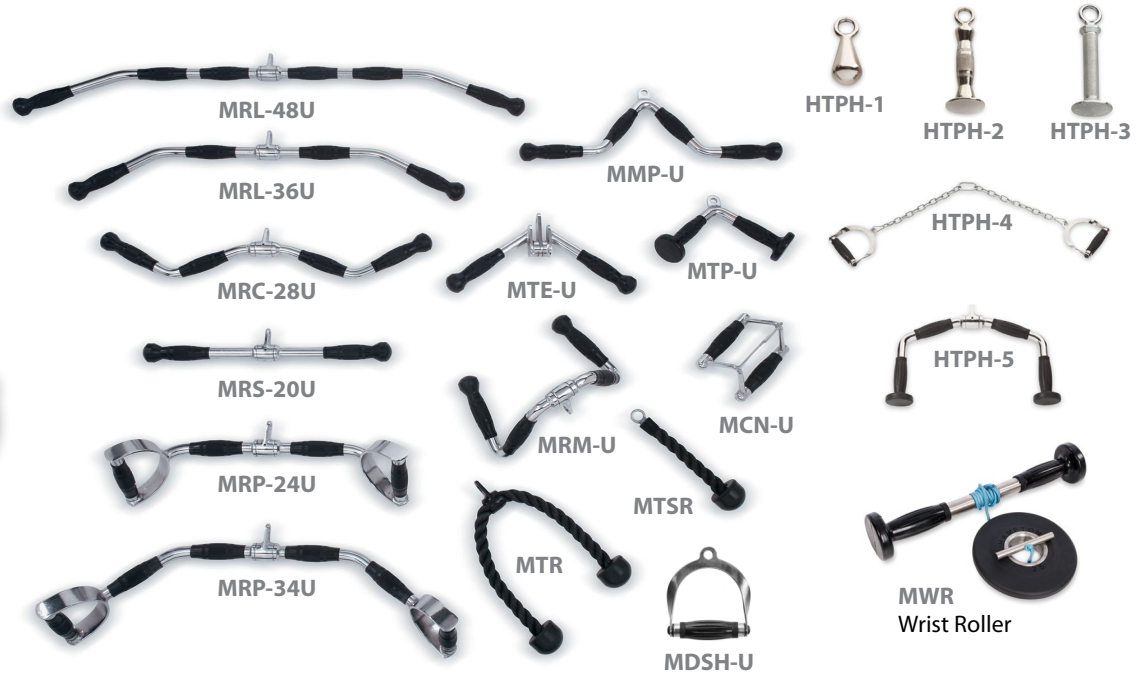

JB-R-CASTERS
GP-CASTERS
NHR-CASTERS

International
Spring-Lock Collars

Regular
Spring-Lock Collars

IBP (4" x 17")

International Bar Pad

SS-GRAY
Shark Push-Up Stands

BDC
Bulldog Collars

LJC
Lock-Jaw Collars

LJC-PRO
Lock-Jaw Pro Collars

LJC-1
Lock-Jaw 1" Collars

ACCESSORIES

Machine Attachment Bars

These cable-machine accessories are all hard chrome-coated with ergonomic urethane grips, and the set includes a vertical racking system to keep them all in order. Unlike their foam counterparts, our urethane grips don't absorb sweat and are much more hygienic and durable.

CP-MBU-SET
W: 27" D: 17" H: 46"

Machine Attachment Bars Club Packs

CP-MBU-SET includes Vertical Machine Attachment Rack and 15 attachments.

Hampton Fitness • 1913 Portola Road • Ventura, California • Tel: 805-339-9733 • Toll Free: 877-339-9733 • Fax: 805-339-0401 • www.hamptonfit.com

MACHINE ATTACHMENT BARS