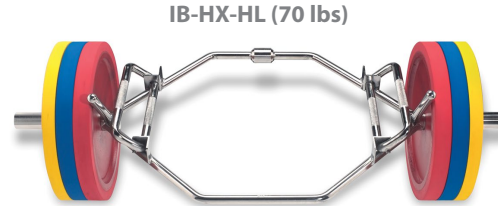

Includes: 5 lbs, 10 lbs, 15 lbs, 20 lbs, 25 lbs, 30 lbs, 35 lbs, 40 lbs, 45 lbs, 50 lbs, 60 lbs, 70 lbs, 80 lbs, 90 lbs, 100 lbs

CP-HKB-3T-15

KETTLEBELLS

International Club Elite Bars

Our Club Elite International Bar series incorporates bronze bushings to ensure balance and the smoothest rotation possible. Our power bars feature heat-tempered, high-stress alloy steel to protect against bending. Hampton's exclusive anodized chrome finish is guaranteed never to chip, flake or peel. All bar sleeves are pinned through the end of the shaft guaranteeing the ends will not come loose. Durable rubber end caps protect floors, plates and freestanding equipment from accruing damage.

International Club Elite 10 Bar Club Pack

Included in the 10-bar Club Pack:

- Two IB-86-15CE
- Two IB-86-7CE
- One IB-72CE
- One IB-72ACE 15-lb. training bar
- One IB-60CE
- One IB-53CE
- One IB-49CE
- One IB-35CE

25" W x 30" D x 84" H
CP-IB-10

CP-IB-10

IB-53CE (25 lbs)

IB-HX-HL (70 lbs)

Check out YouTube® for instructions
<http://www.youtube.com/watch?v=sPeQr-K2fE0>

IB-35CE (25 lbs)

IB-49CE (20 lbs)

IB-86-APB-185 (44 lbs)