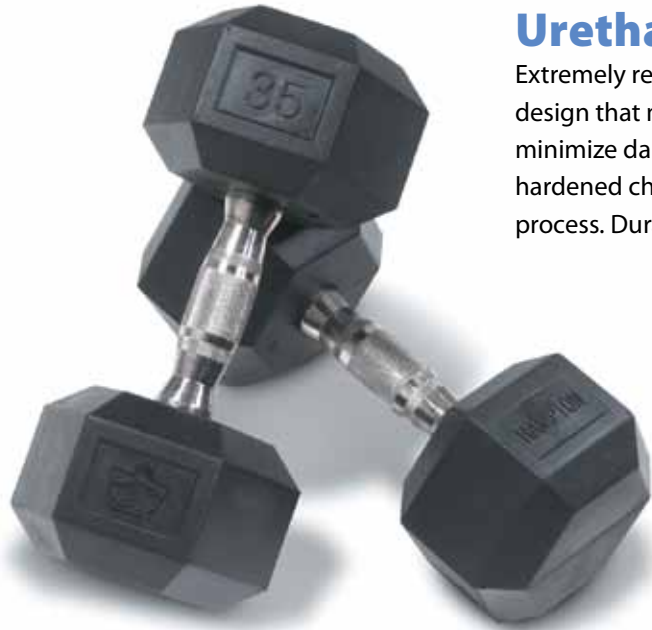

Dura-Bell™
U.S. Patent No. 6,099,443